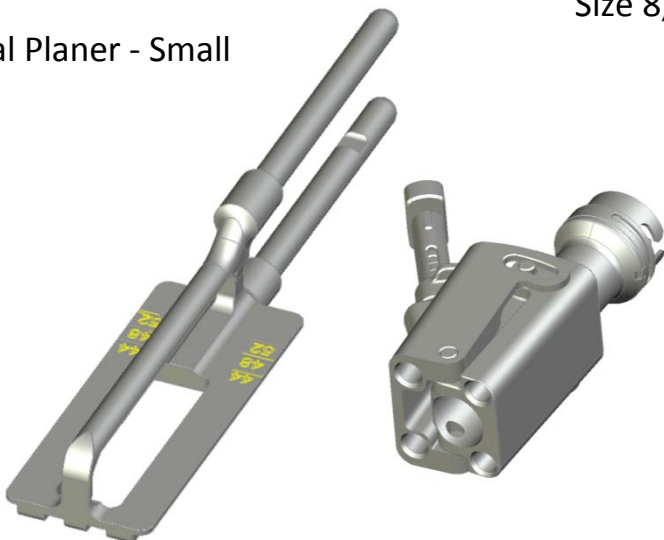

Instruments to be provided in bottom of *MIRROR™* Instrument Set II - B:

Right Femoral Positioner
Size Small and Large

Left Femoral Positioner
Size Small and Large

DP Shims
Size 8, 9, 10, and 11 mm

Femoral Planer - Small

Femoral Planer - Large