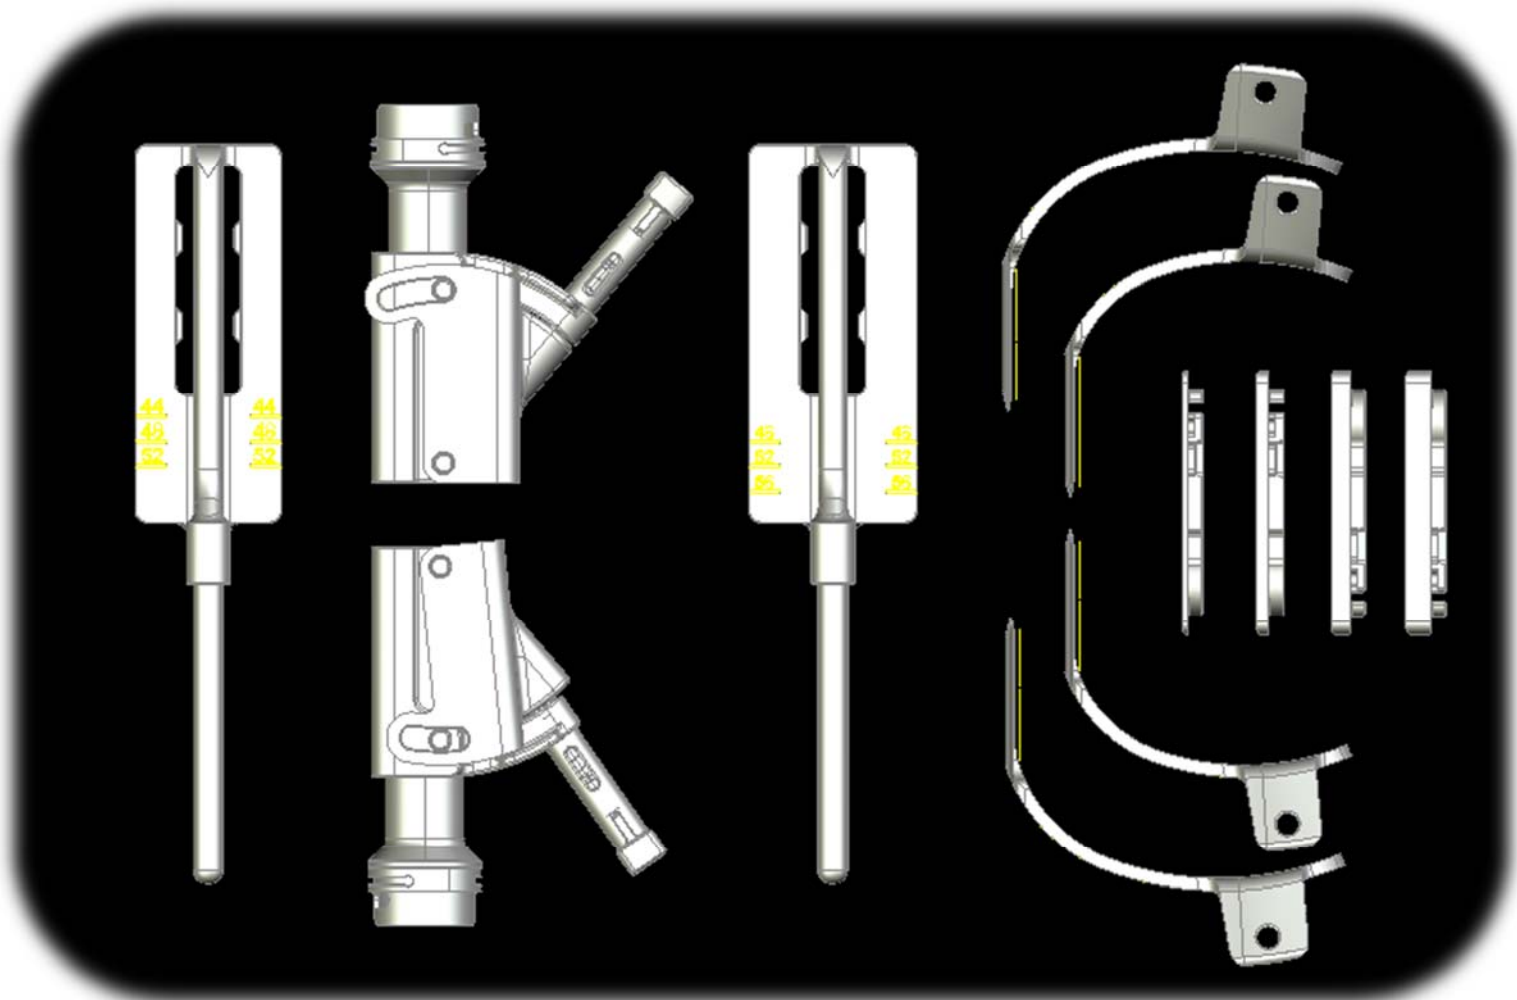

Instruments to be provided in bottom of *MIRROR™* Instrument Set II - B:

Right Femoral Positioner
Size Small and Large

Left Femoral Positioner
Size Small and Large

DP Shims
Size 8, 9, 10, and 11 mm

Femoral Planer - Small

Femoral Planer - Large